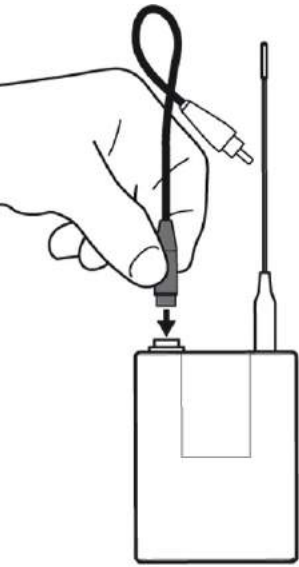

Catchbox Pro adapter cables

Catchbox Pro includes a set of 3 different adapter cables to accommodate different transmitters with different pinouts. Specific models from popular transmitter brands such as Shure, Sennheiser and AKG can be used with these cables. Adapter cables with other type of pinouts can be purchased separately. For suitable transmitters, see the list below.