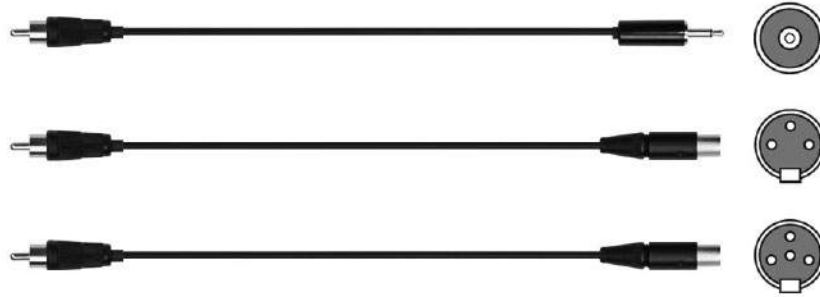

Catchbox Pro adapter cables

Catchbox Pro includes a set of 3 different adapter cables to accommodate different transmitters with different pinouts. Specific models from popular transmitter brands such as Shure, Sennheiser and AKG can be used with these cables. Adapter cables with other type of pinouts can be purchased separately. For suitable transmitters, see the list below.